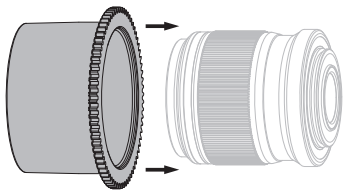

AOI-LG-OM1-30MACRO レンズギア

Focus Gear for M.ZUIKO DIGITAL ED
30mm F3.5 Macro

Installation Manual

1

2