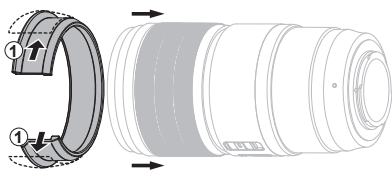

AOI-LG-OM2-90MACRO レンズギア

Focus Gear for M.ZUIKO DIGITAL
ED 90mm F3.5 Macro IS PRO

Installation Manual

1

2

3