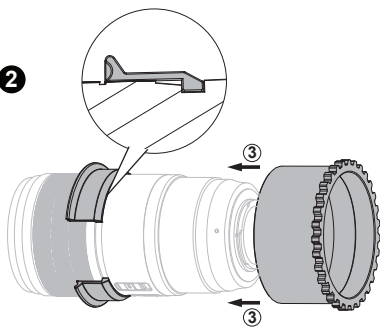

AOI-LG-OM2-90MACRO レンズギア

Focus Gear for M.ZUIKO DIGITAL
ED 90mm F3.5 Macro IS PRO

Installation Manual

1

2

3